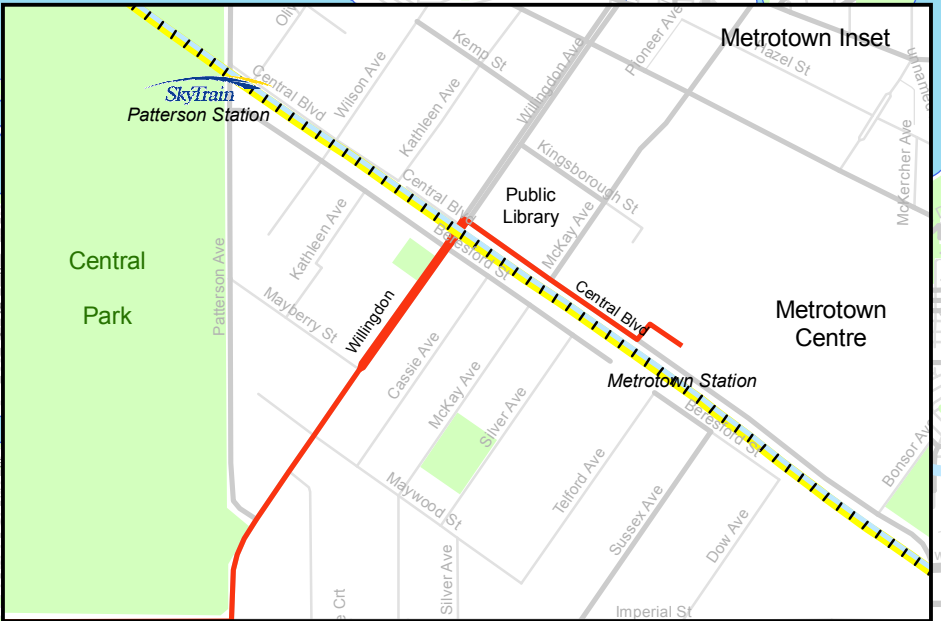

English Bay

49 Metrotown Station/ Dunbar/UBC

Prepared by CMBC Service Planning Dec 2005