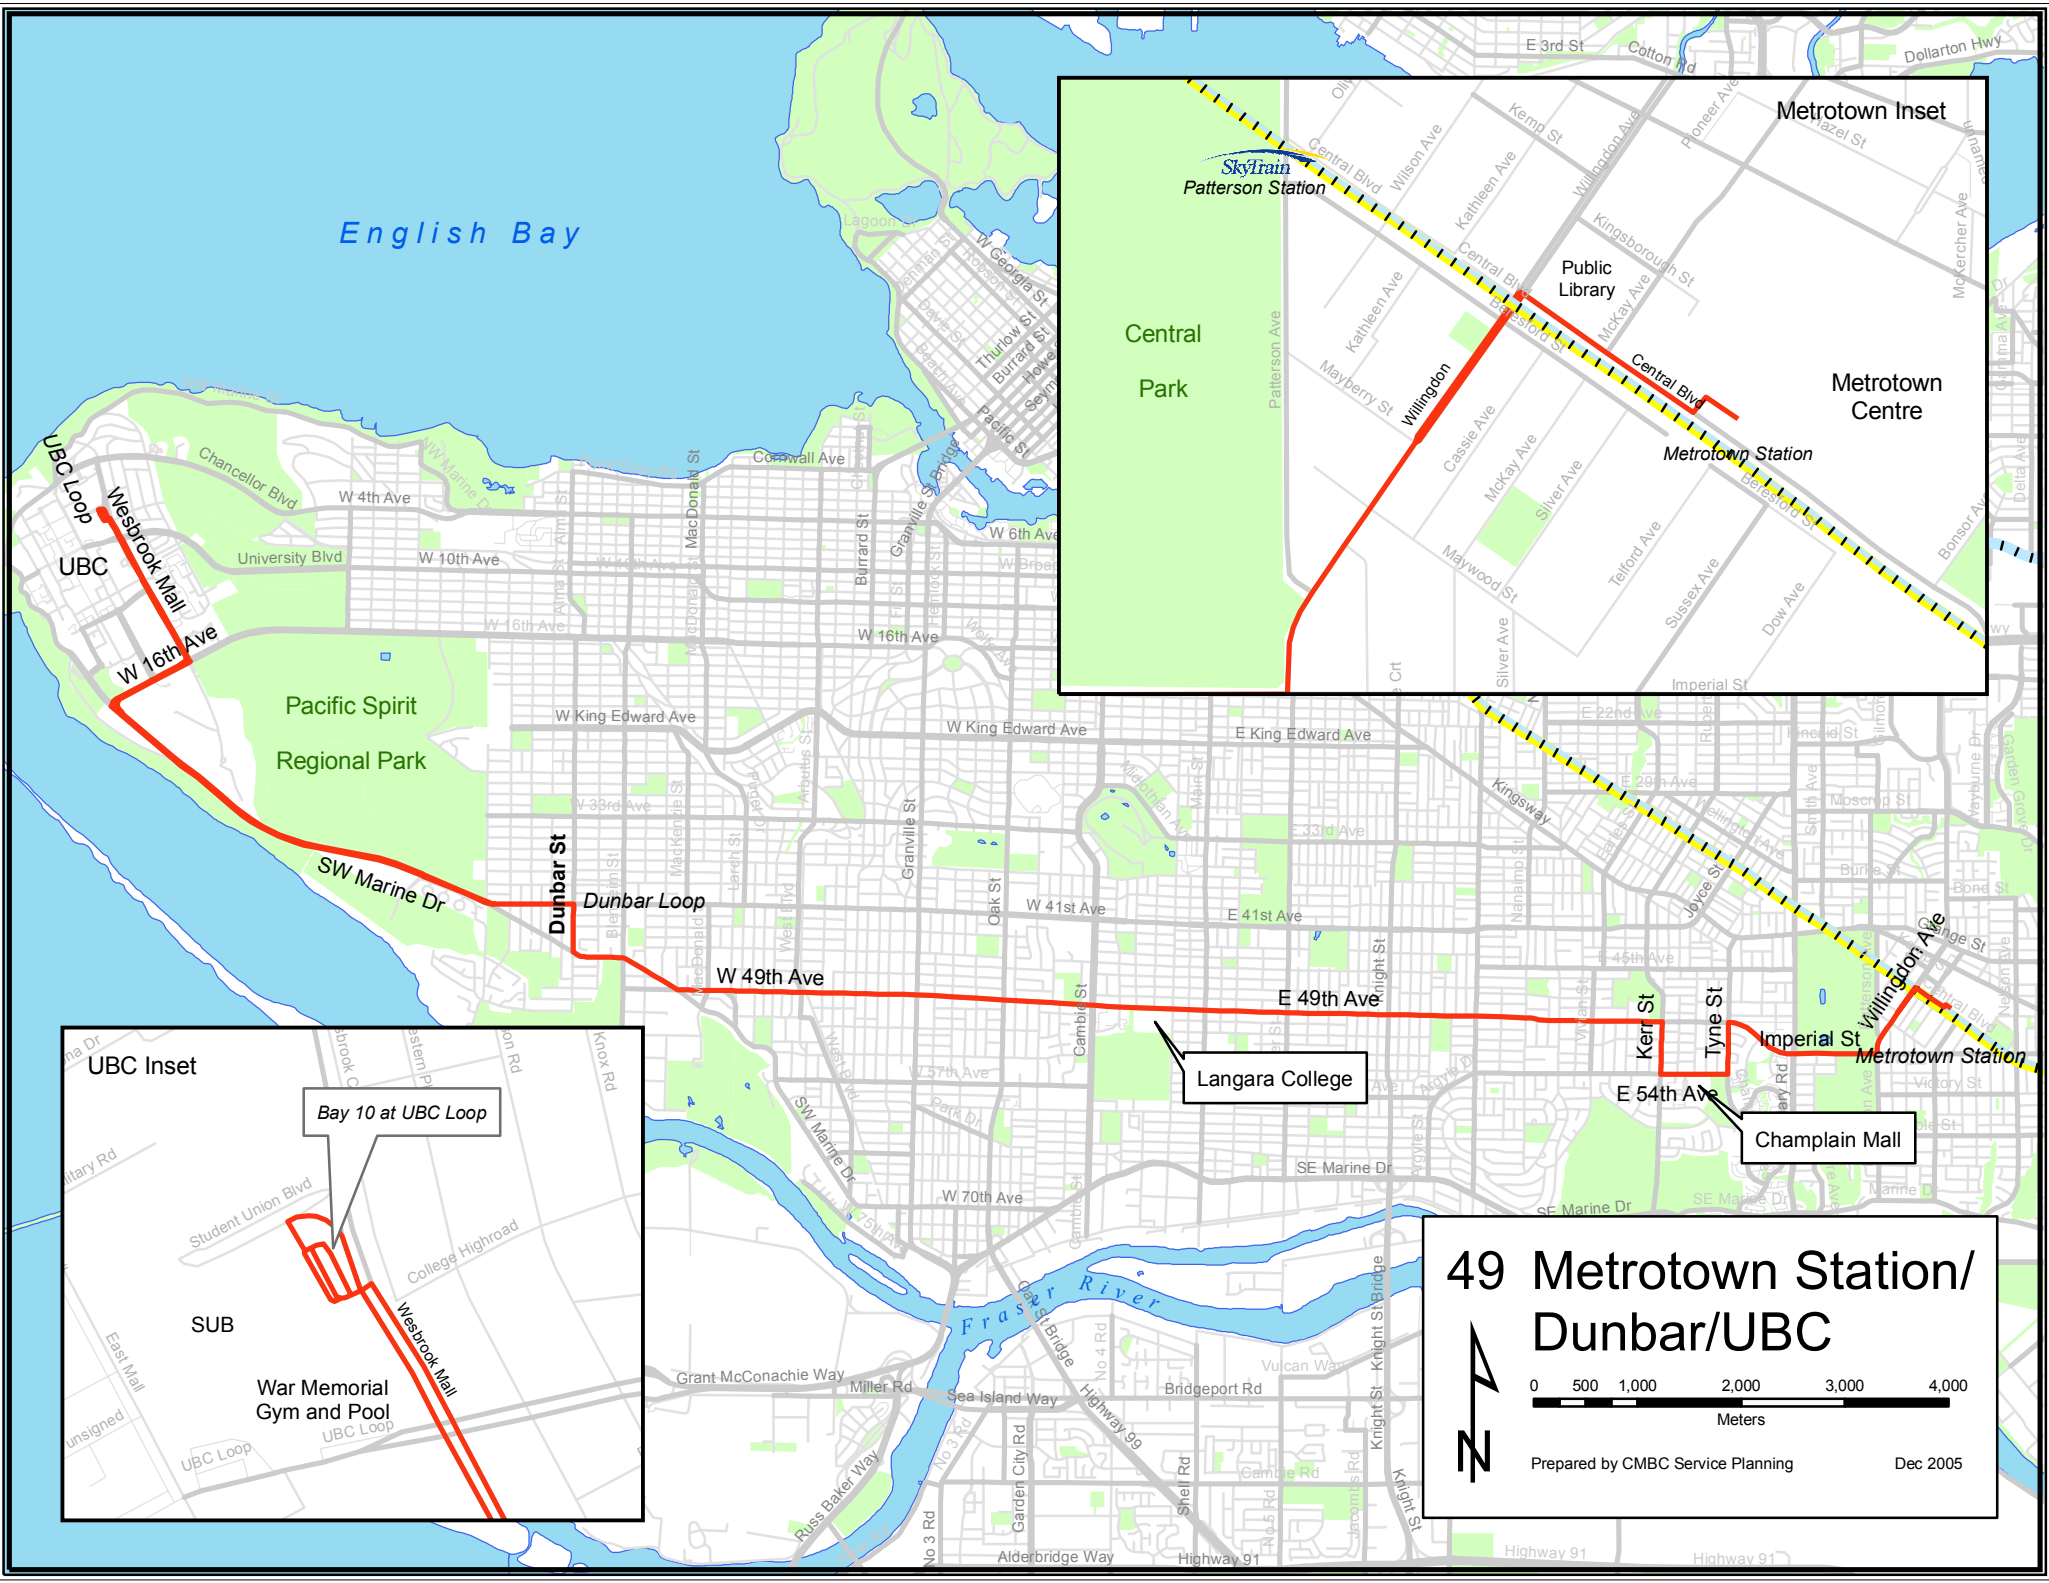

English Bay

49 Metrotown Station/ Dunbar/UBC

Prepared by CMBC Service Planning Dec 2005