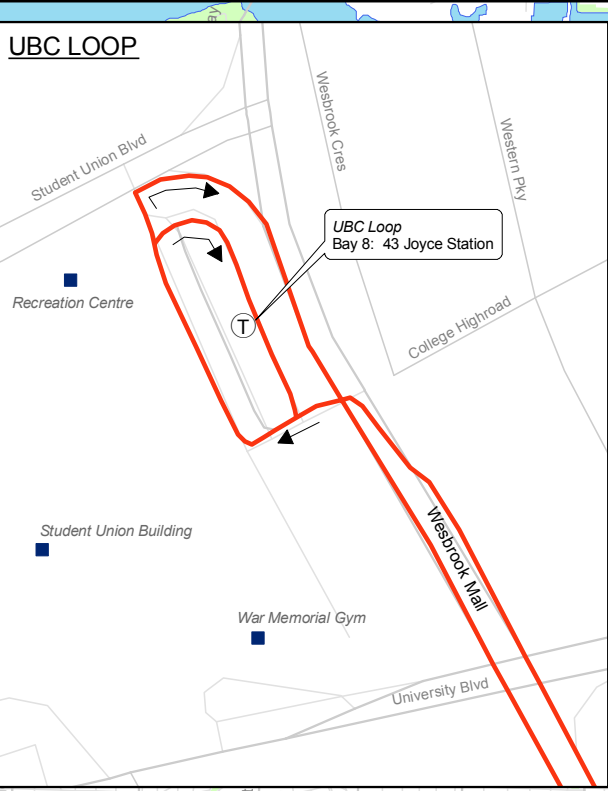

43 Joyce Station / UBC

December 2007

For route and schedule information, visit www.translink.bc.ca

CMBC Service Planning

UBC LOOP

Joyce Station

Legend

- Millennium SkyTrain Station
- Expo SkyTrain Station
- West Coast Express
- Sea Bus/Ferry
- Timing Point
- SkyTrain Station
- West Coast Express Station