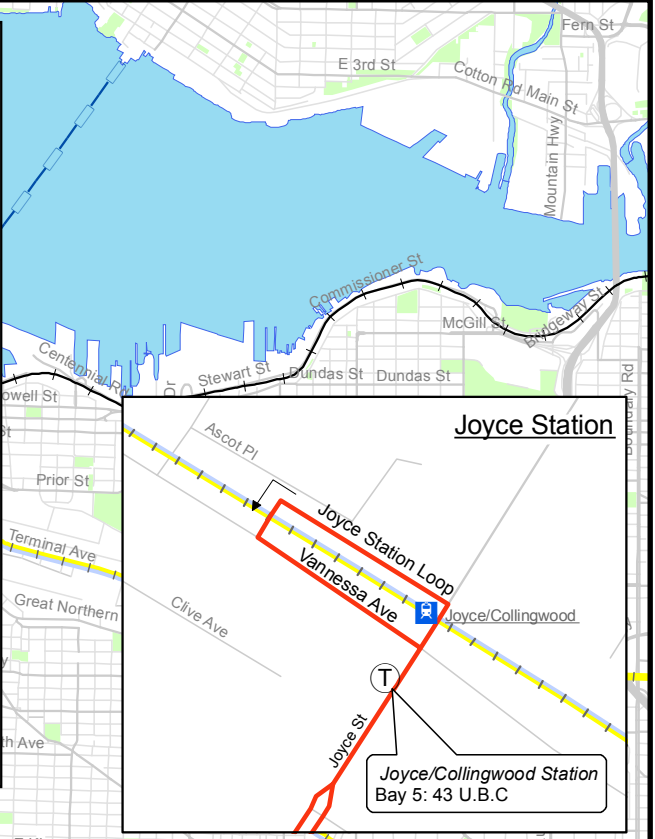

43 Joyce Station / UBC

December 2007

For route and schedule information, visit www.translink.bc.ca

CMBC Service Planning

UBC LOOP

Joyce Station

Legend

- Millennium SkyTrain Station
- Expo SkyTrain Station
- West Coast Express
- Sea Bus/Ferry
- Timing Point
- SkyTrain Station
- West Coast Express Station