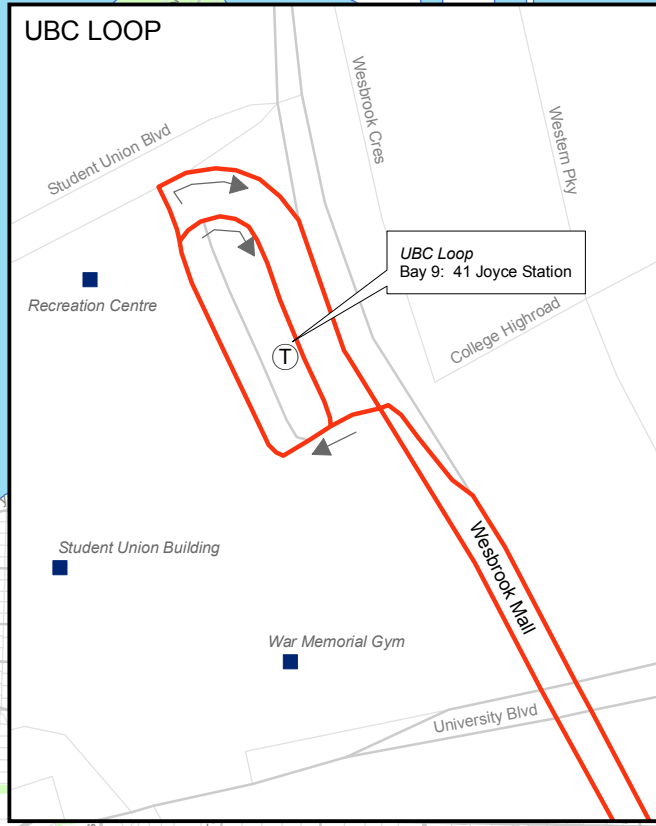

41 Joyce Station/Crown/UBC

September 2006

For route and schedule information, visit www.translink.bc.ca

CMBC Service Planning

Legend

- Millennium SkyTrain Station
- Expo SkyTrain Station
- West Coast Express
- Sea Bus/Ferry
- Timing Point
- SkyTrain Station
- West Coast Express Station