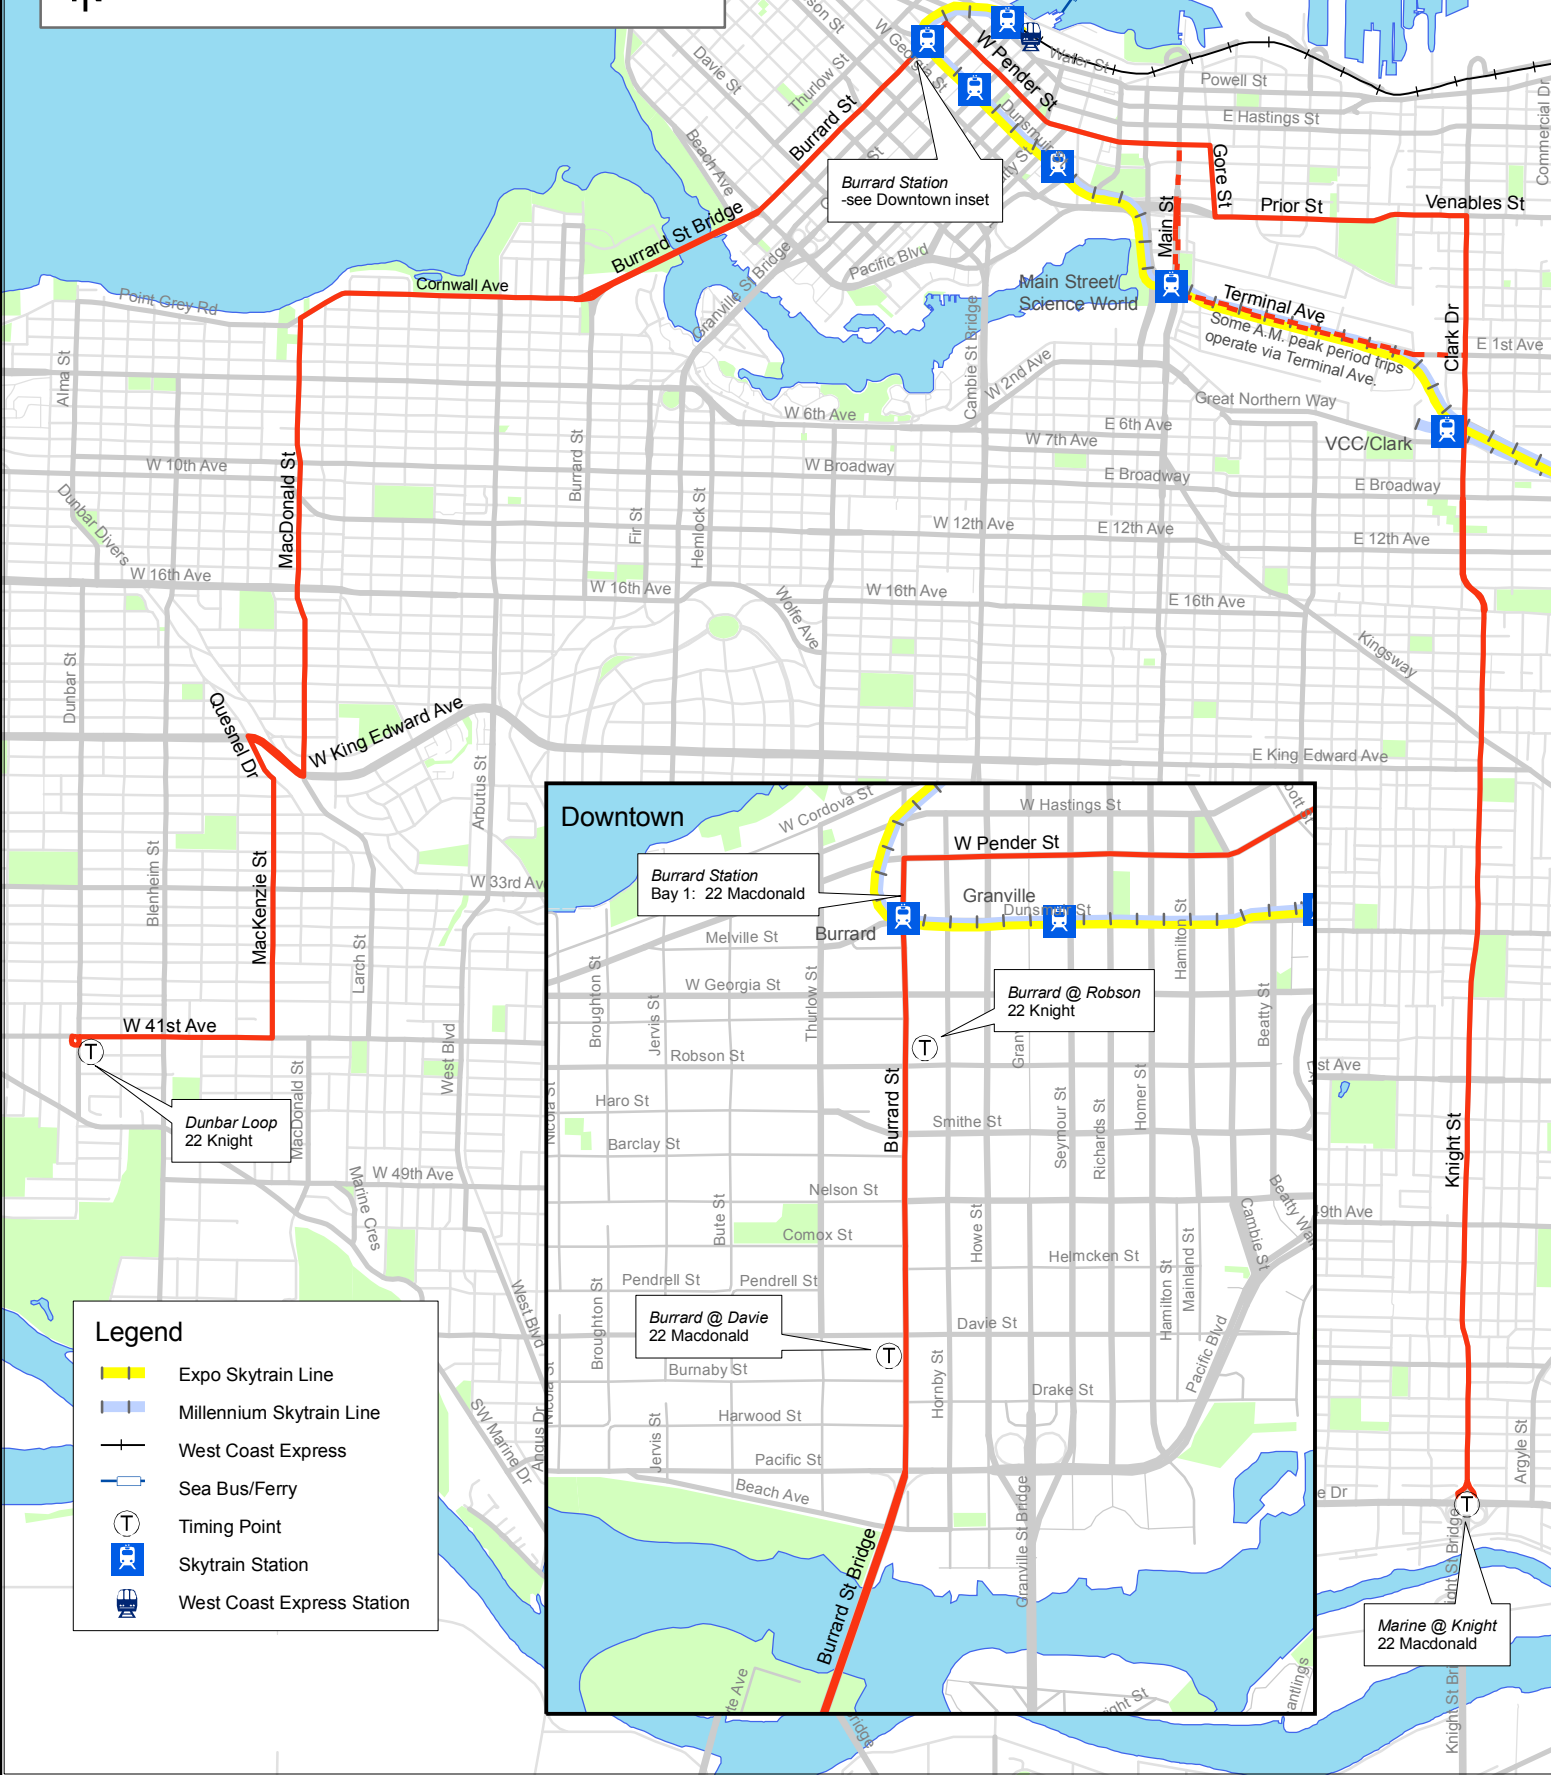

# 22 Knight/Macdonald

Prepared by CMBC Service Planning

April 2006

Burrard Station  
-see Downtown inset

Terminal Ave  
Some A.M. peak period trips  
operate via Terminal Ave.

Dunbar Loop  
22 Knight

Marine @ Knight  
22 Macdonald

**Legend**

- Expo Skytrain Line
- Millennium Skytrain Line
- West Coast Express
- Sea Bus/Ferry
- Timing Point
- Skytrain Station
- West Coast Express Station