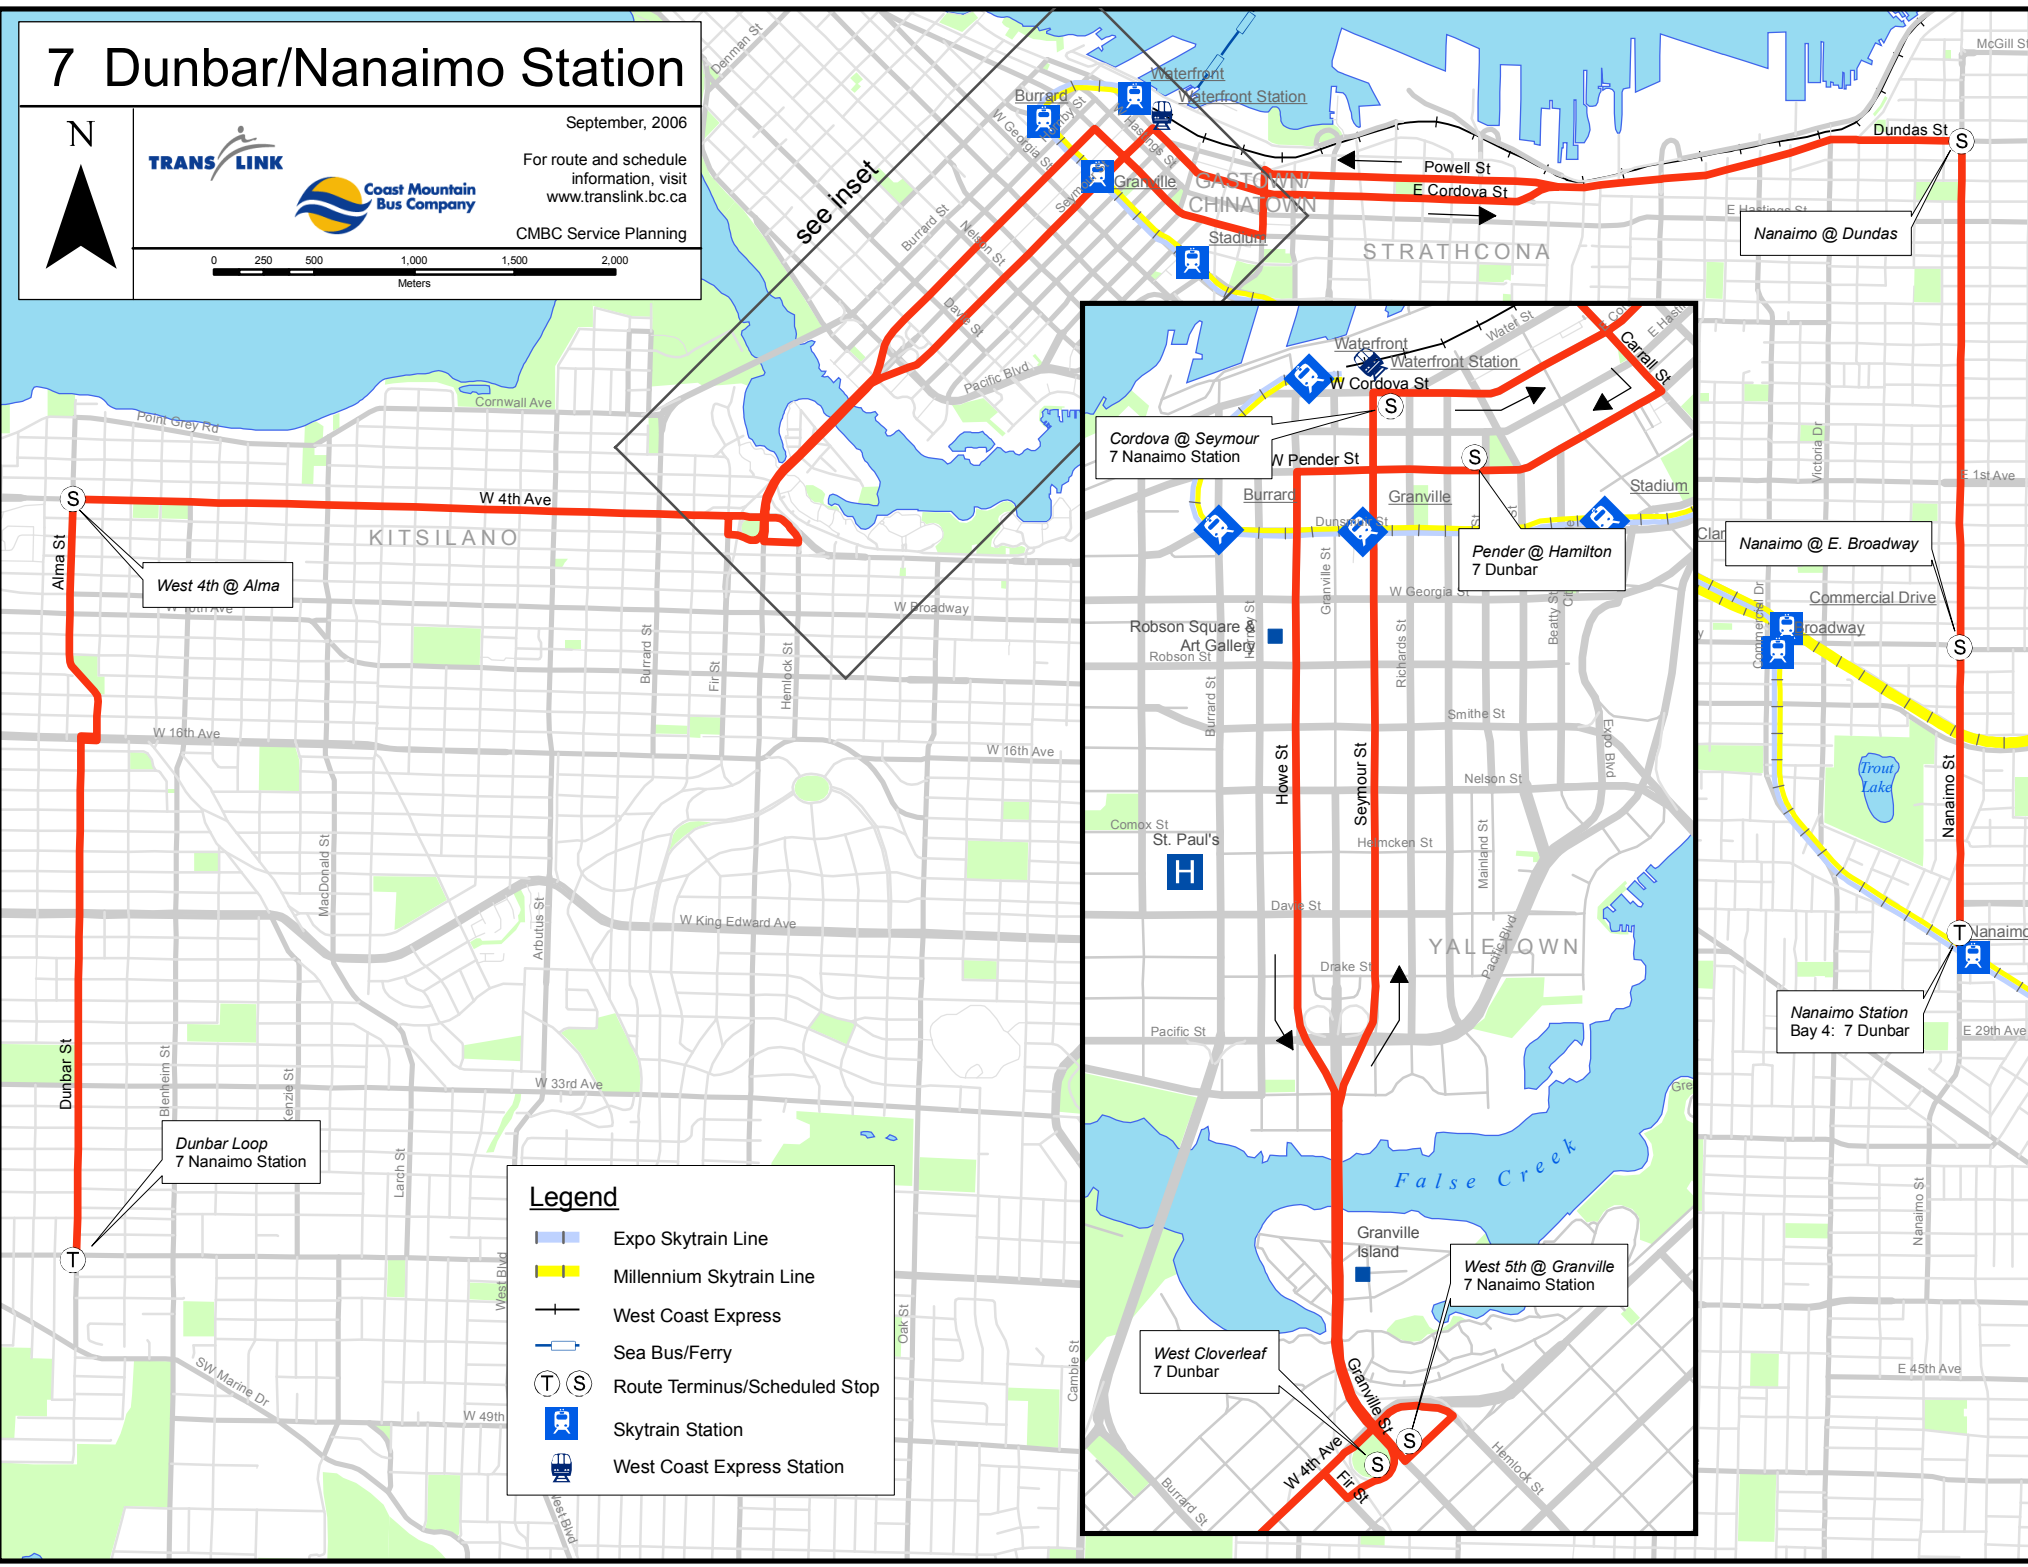

7 Dunbar/Nanaimo Station

September, 2006

For route and schedule information, visit www.translink.bc.ca

CMBC Service Planning

Legend

- Expo Skytrain Line
- Millennium Skytrain Line
- West Coast Express
- Sea Bus/Ferry
- Route Terminus/Scheduled Stop
- Skytrain Station
- West Coast Express Station

West 4th @ Alma

Dunbar Loop 7 Nanaimo Station

Cordova @ Seymour 7 Nanaimo Station

Pender @ Hamilton 7 Dunbar

Nanaimo @ E. Broadway

Nanaimo Station Bay 4: 7 Dunbar

West 5th @ Granville 7 Nanaimo Station

West Cloverleaf 7 Dunbar