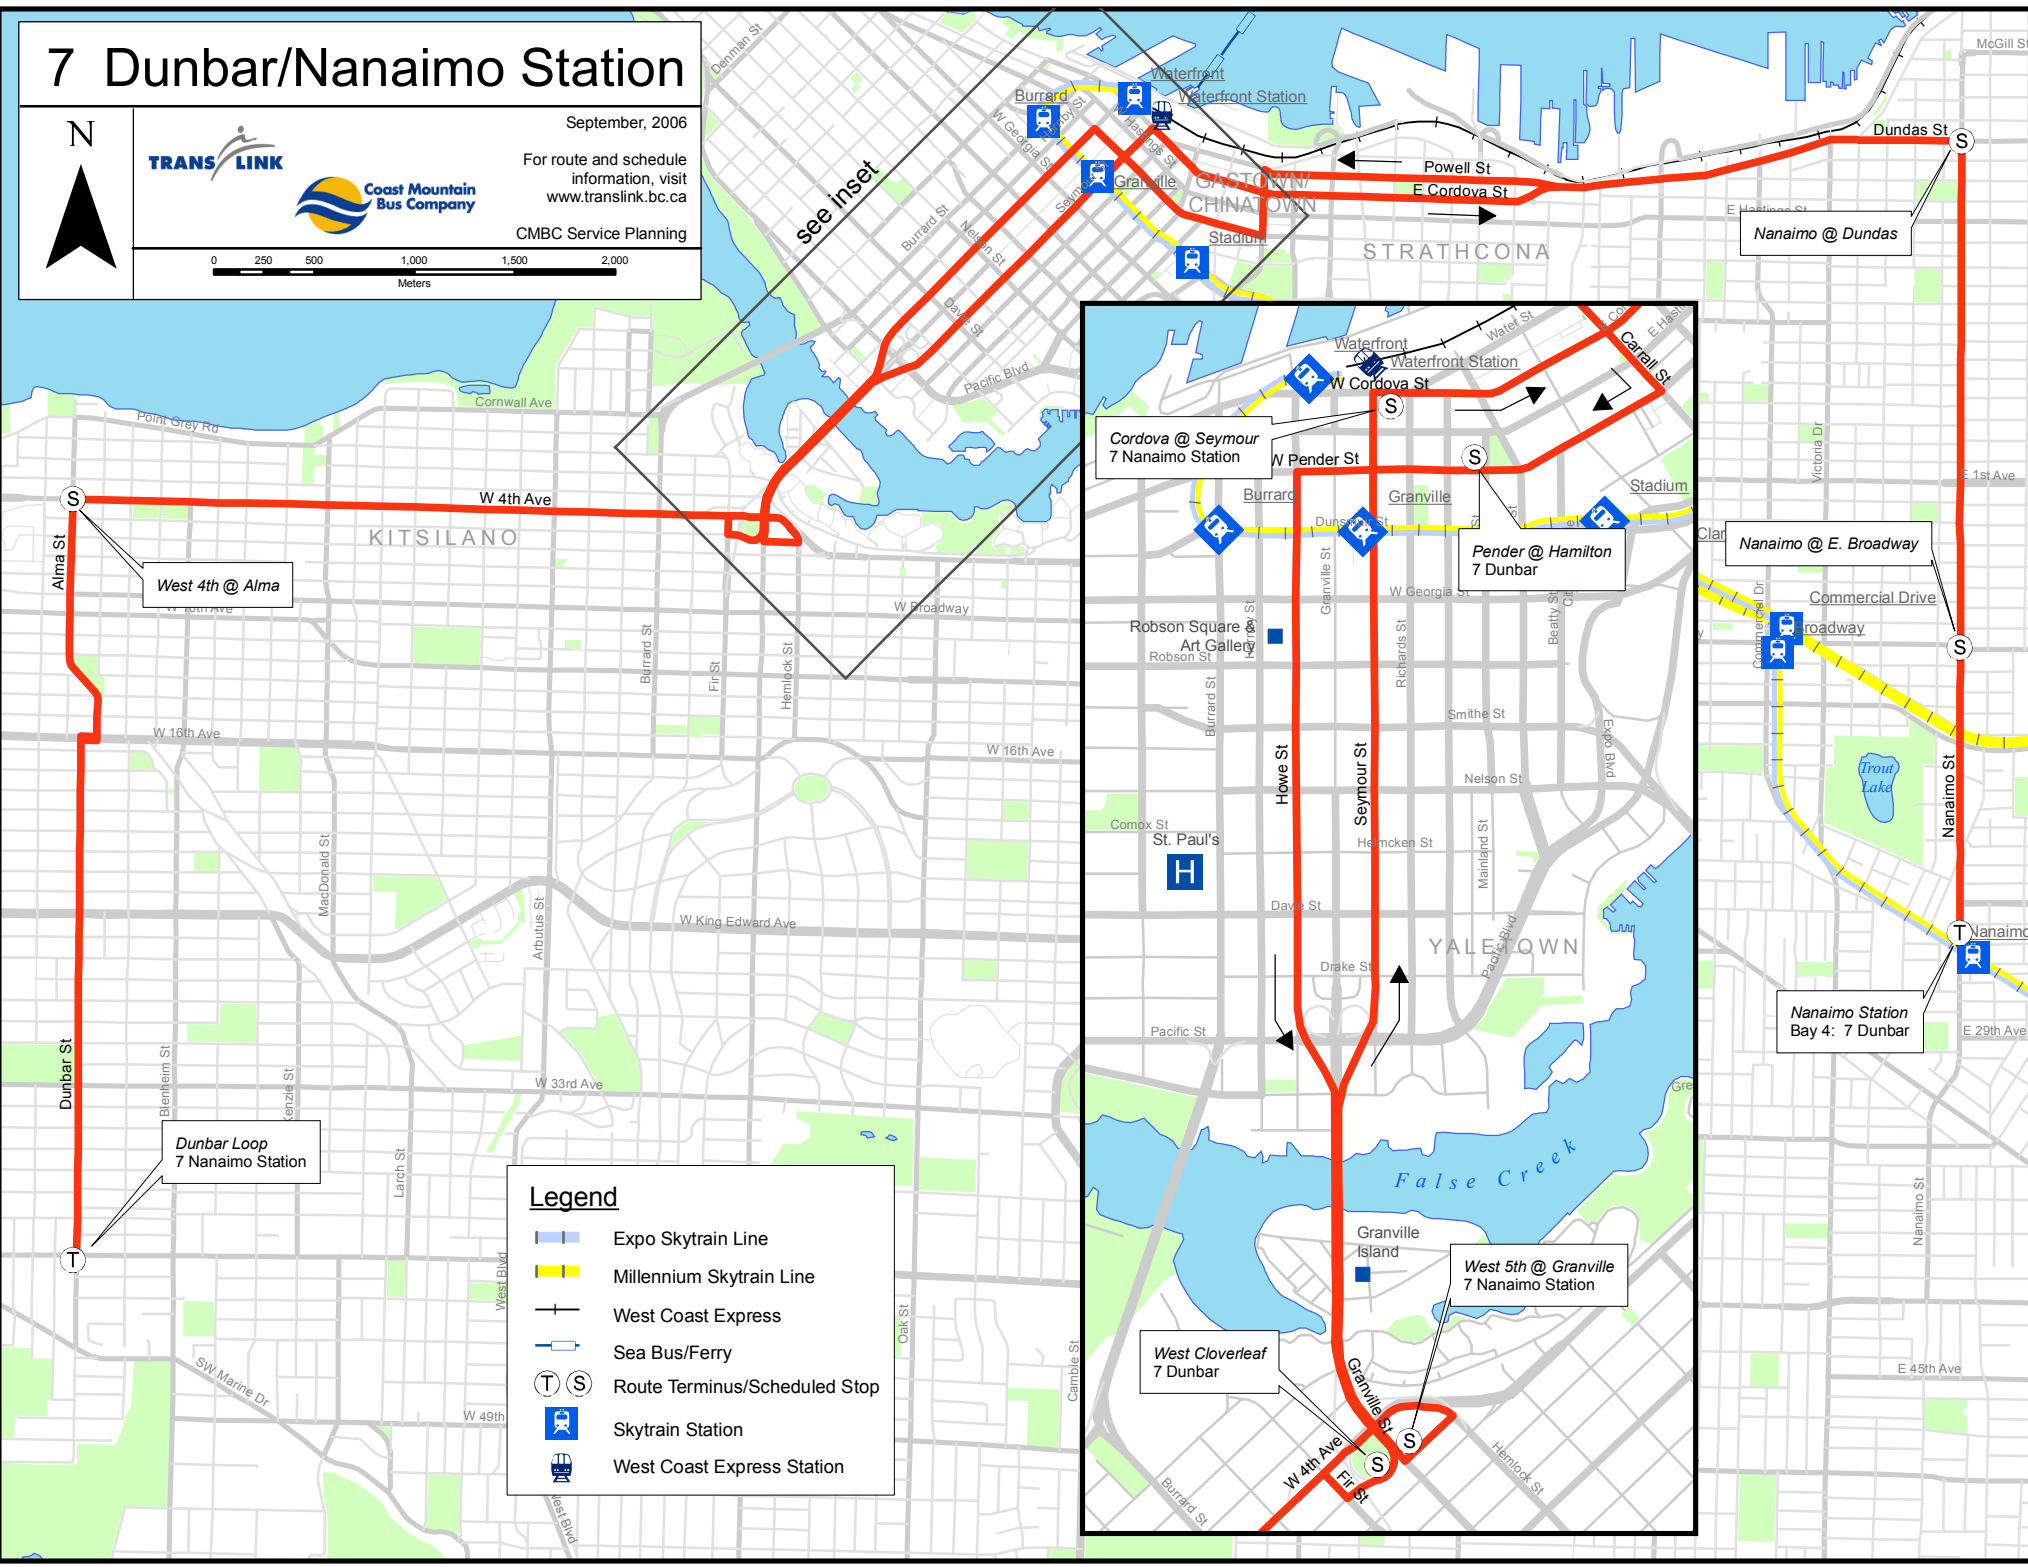

7 Dunbar/Nanaimo Station

September, 2006

For route and schedule information, visit www.translink.bc.ca

CMBC Service Planning

Legend

- Expo Skytrain Line
- Millennium Skytrain Line
- West Coast Express
- Sea Bus/Ferry
- Route Terminus/Scheduled Stop
- Skytrain Station
- West Coast Express Station

West 4th @ Alma

Dunbar Loop
7 Nanaimo Station

Cordova @ Seymour
7 Nanaimo Station

Pender @ Hamilton
7 Dunbar

Nanaimo @ E. Broadway

Nanaimo Station
Bay 4: 7 Dunbar

West 5th @ Granville
7 Nanaimo Station

West Cloverleaf
7 Dunbar